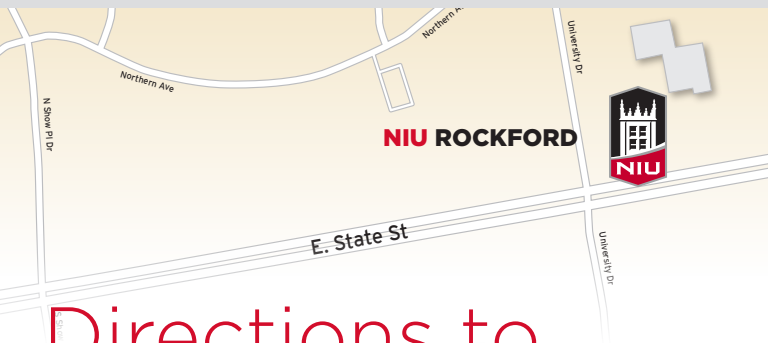

Stress Free Parking

**Ample.
Convenient.
Easily accessible.**

352 regular spaces.

8 disabled spaces.

Adjacent to the building.
(No shuttle needed.)

go.niu.edu/Rockford

**Northern Illinois
University**

Directions to NIU Rockford

From the south on I-39

Take exit 15 toward US-20 Business/State St.

Turn left onto E. State St.

Turn left onto University Dr. then right onto Northern Ave.

From the west (Freeport) on Bypass U.S. 20

Exit onto I-90 West/ I-39 (towards WI).

Take exit 15 toward US-20-Business/State St.

Turn left onto E. State St.

Turn left onto University Dr. then right onto Northern Ave.

From the east (Chicago and suburbs) on I-90

Continue on I-90 past the Belvidere Oasis and toll booths.

Take exit 15 toward US-20-Business/State St.

Turn left onto E. State St.

Turn left onto University Dr. then right onto Northern Ave.

From the north (Wisconsin) on I-90

Take exit 15 toward US-20-Business/State St.